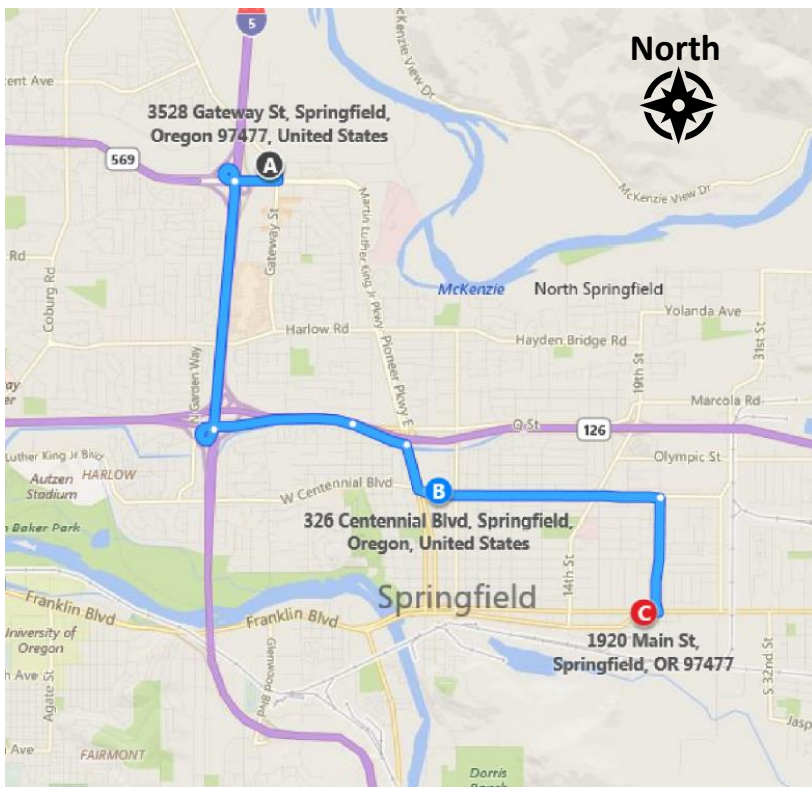

## Oregon Area Al-Anon 2019 State Speakers Meeting

(Map, directions and lodging information provided to help you on your journey to serenity)

### **C** Econo Lodge

1920 Main St., Springfield, OR 97477

\$65/night for one queen and \$75/night for two queen beds, plus tax

541-744-9100

Reservation code: SSM or Al-Anon

- Very new facility
- Free Wi-Fi
- Free Full Hot Breakfast

### **B** Hamlin Middle School

326 Centennial, Springfield, OR

From the North, heading South

- Continue on I-5 South to Exit 194B Springfield.
- Then take the exit to Springfield City Center
- At light, turn right on Pioneer Pkwy W. next light turn
- Left on Centennial Blvd.
- Hamlin Middle School on left

From the South, heading North

- Continue on I-5 North to Springfield Exit 194A
- Take the exit toward Springfield City Center
- At light, turn right onto Pioneer Pkwy W. Next light turn
- Left on Centennial Blvd.
- Hamlin Middle School on left